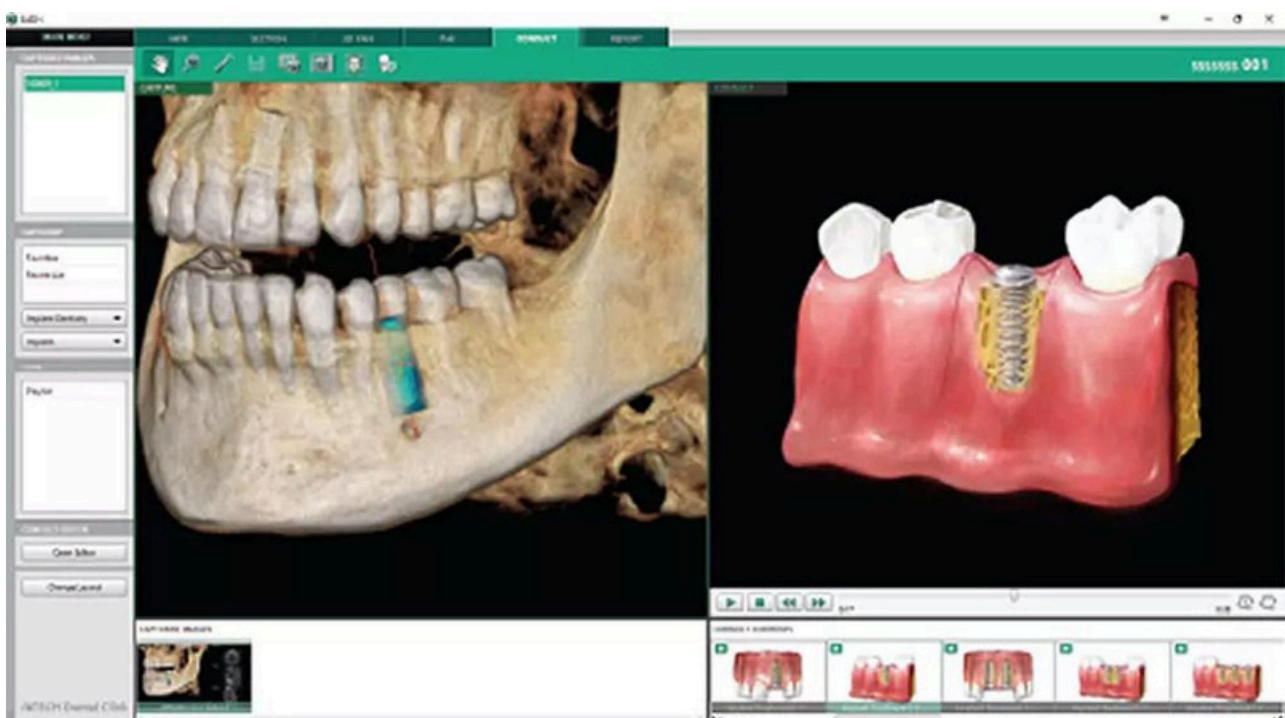

EzDent-i

THE WORLD'S FIRST CLINICAL IMAGING & PATIENT CONSULTATION SOLUTION

Vatech's Virtual Consultation Tool

With over 200 unique animations, the virtual consultation tool gives you the tools to not only educate patients on treatment plans, but also to show how the plan is relevant to their specific case.

Over 200 Consultation Videos

Creation of Personalized Consultation Materials