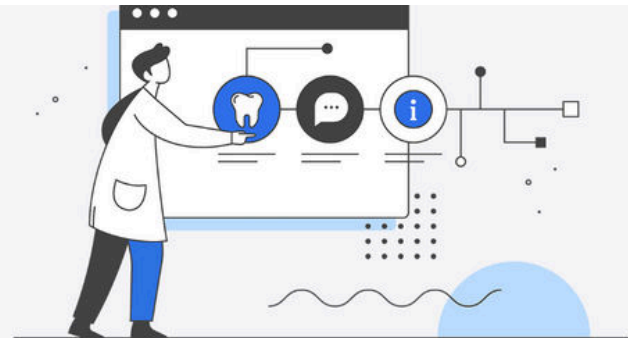

Enjoy ultra-smooth, rapid scanning at speeds up to 70 fps.

180° reversible tips

The reversible tip suits small oral cavities for versatile use.

Remote control mode

Navigate scans directly on the scanner for time efficiency.

Leverage Medit's advanced technology

Simplify advanced scanning with Medit intraoral scanners

Streamline your service with technology designed with the practitioner and patient in mind.

UV-C LED Technology