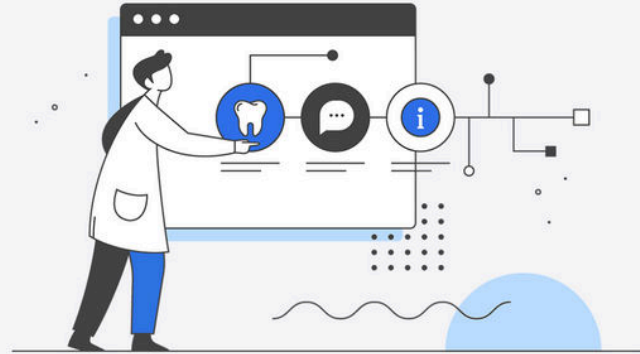

### Simple scan button

Lightweight with a single scan button, streamline dental procedures efficiently.

# Leverage Medit's advanced technology

Simplify advanced scanning with Medit intraoral scanners

Streamline your service with technology designed with the practitioner and patient in mind.

## Value-packed Scanning

Get exceptional value and efficient scanning that elevates dental care standards.