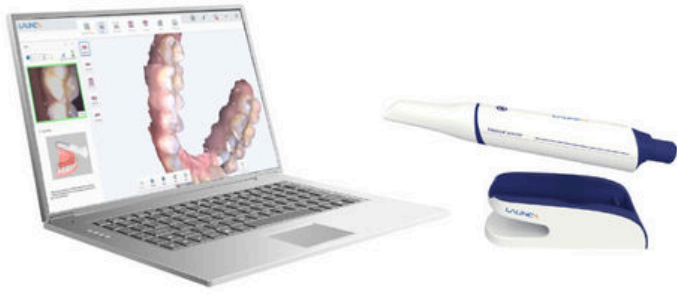

New Software with Advanced Features

The brand-new software UI with built-in tutorials helps you get started quickly and easily.

Calibration Free

DL-300 Wireless is a calibration-free scanner designed to offer hassle-free scanning without the need for regular calibration adjustments. The scanner is ready whenever you need it while ensuring accurate and consistent performance.

Remote Control

Enjoy a more hygienic workflow and convenient controls at your fingertips. The DL-300 wireless allows you to effortlessly check scan data by controlling the scanner itself. Rotate, zoom in, rescan, or switch between interfaces with a simple gesture without interrupting your flow or concentration.