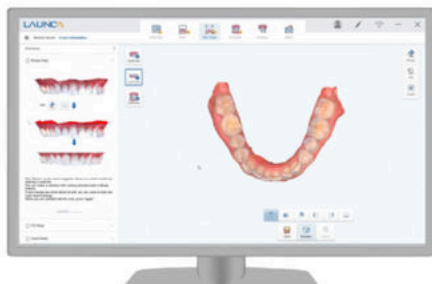

Up to 8m Wireless Range

No wires to hold you back! Enjoy the freedom of wireless movement with a range up to 8 meters.